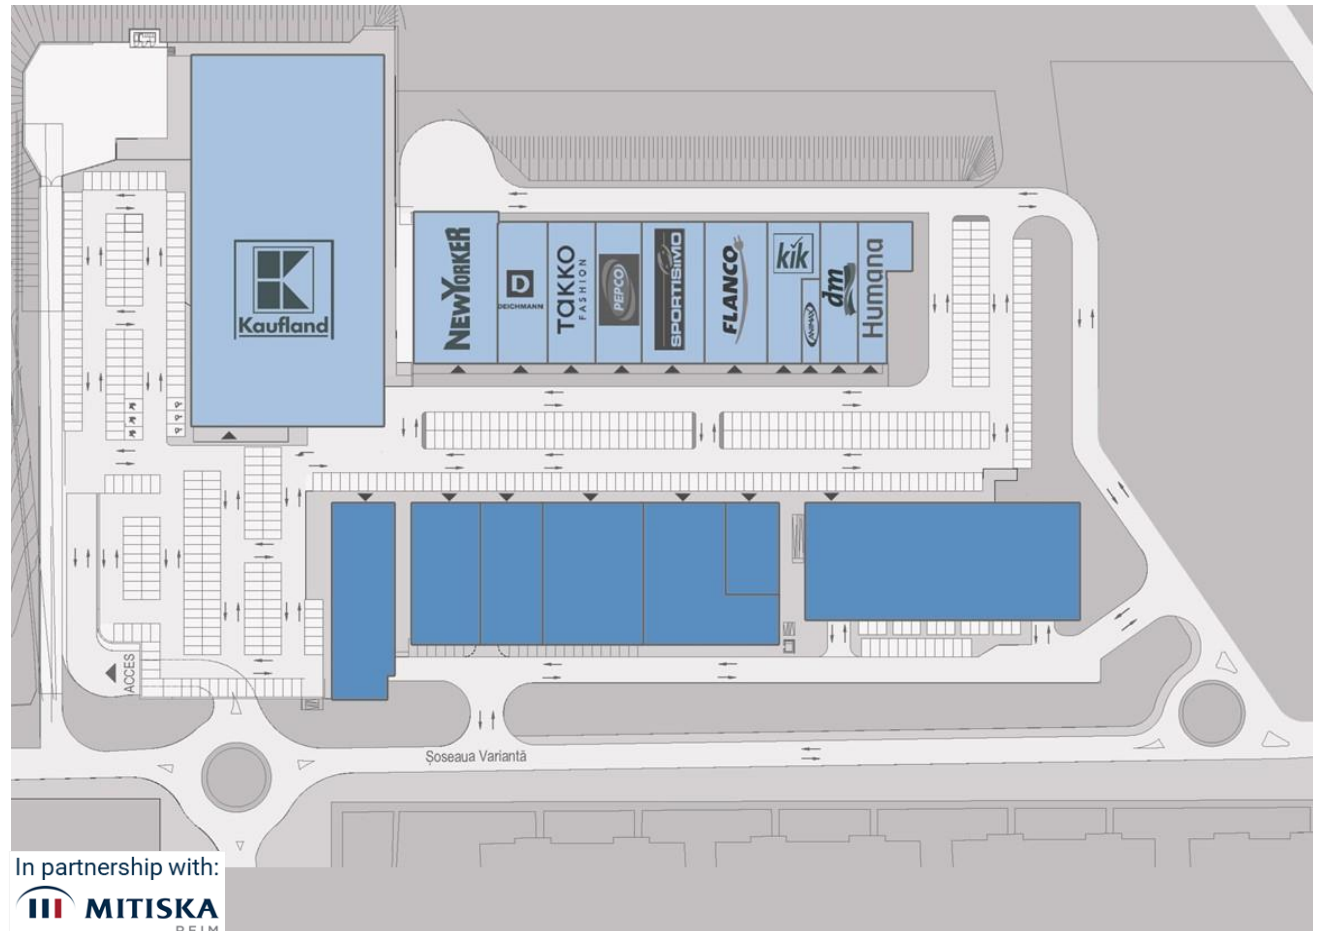

In partnership with:
 MITISKA
REIM