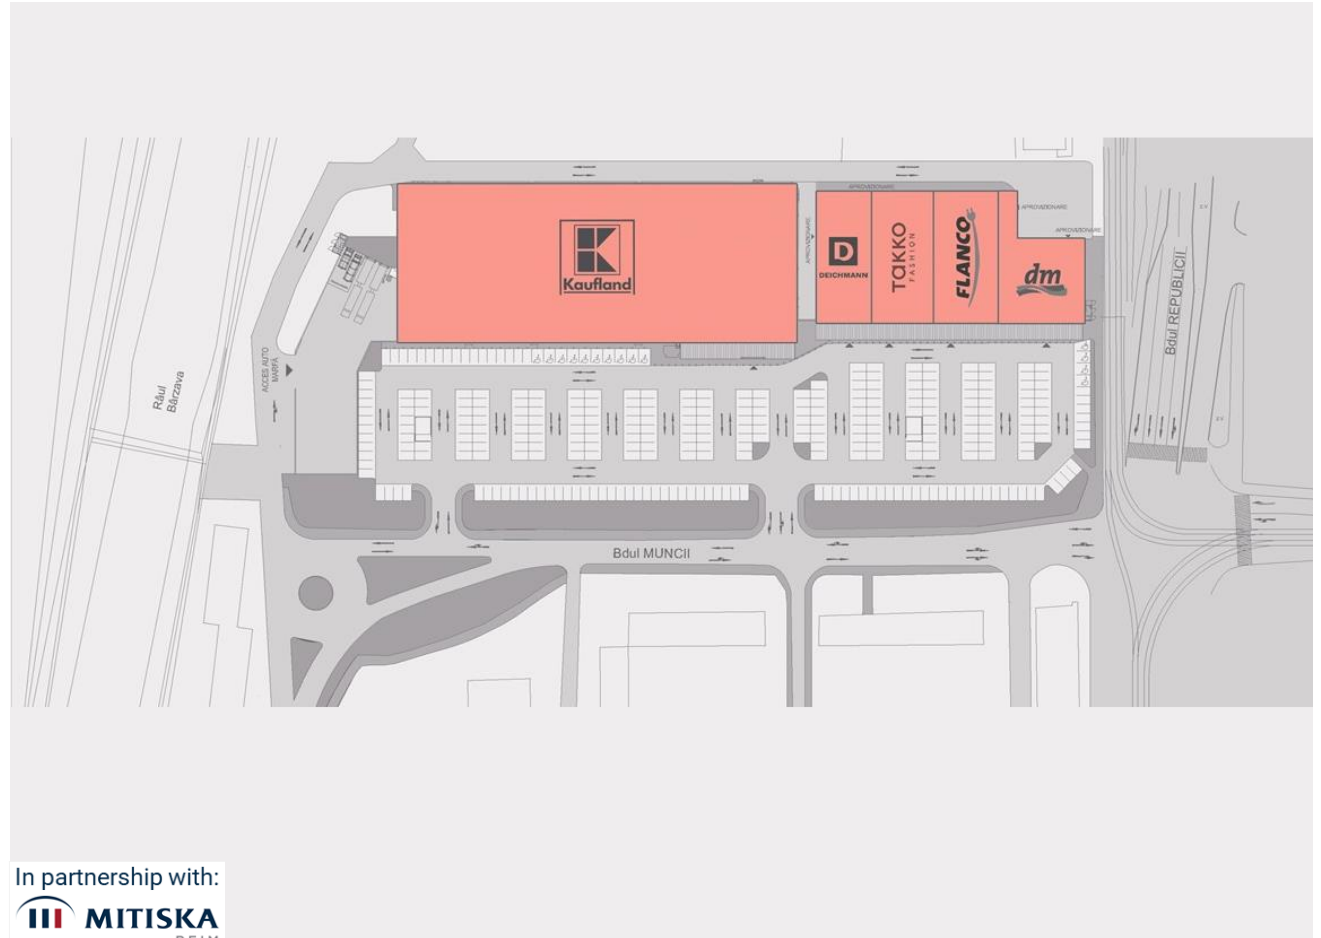

In partnership with:
 MITISKA
REIM