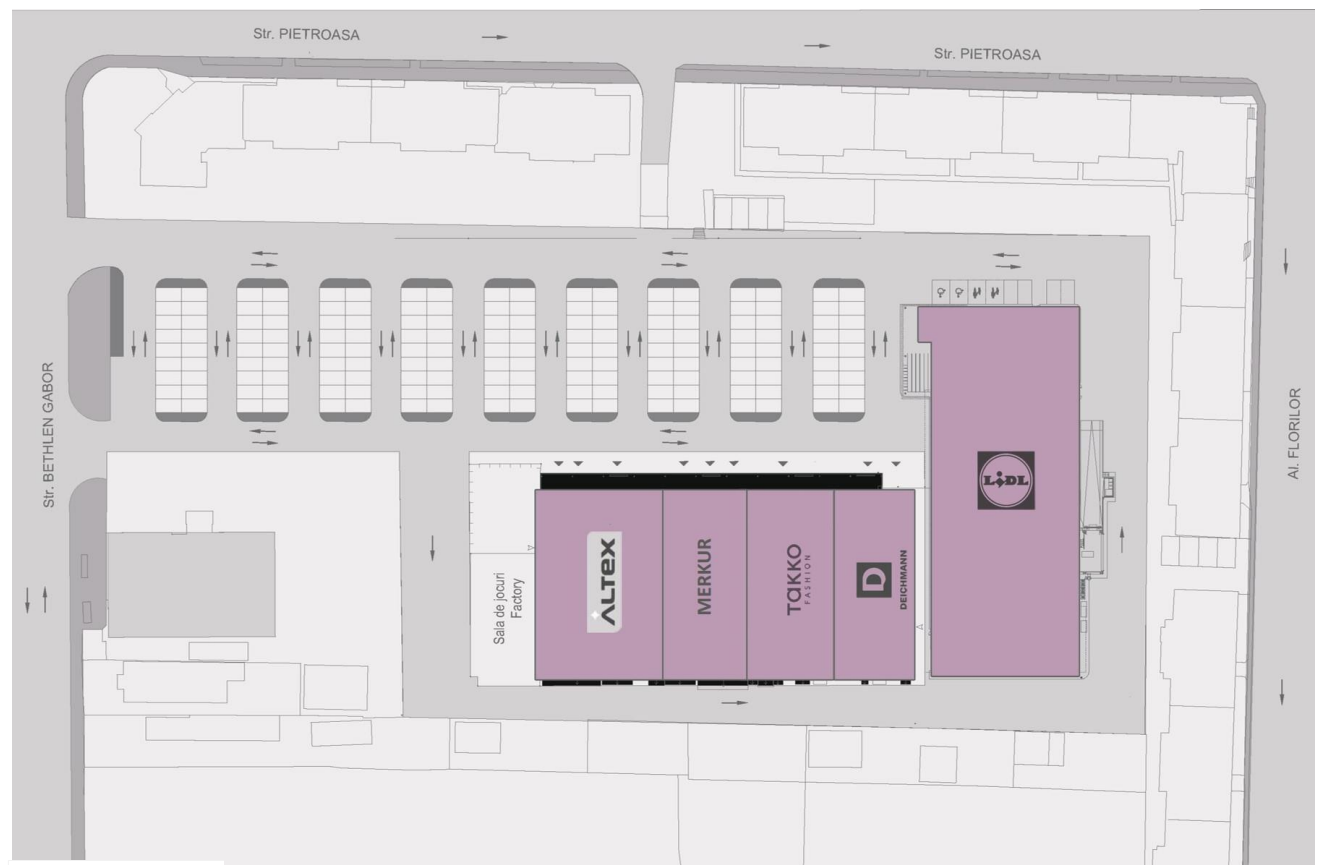

In partnership with: