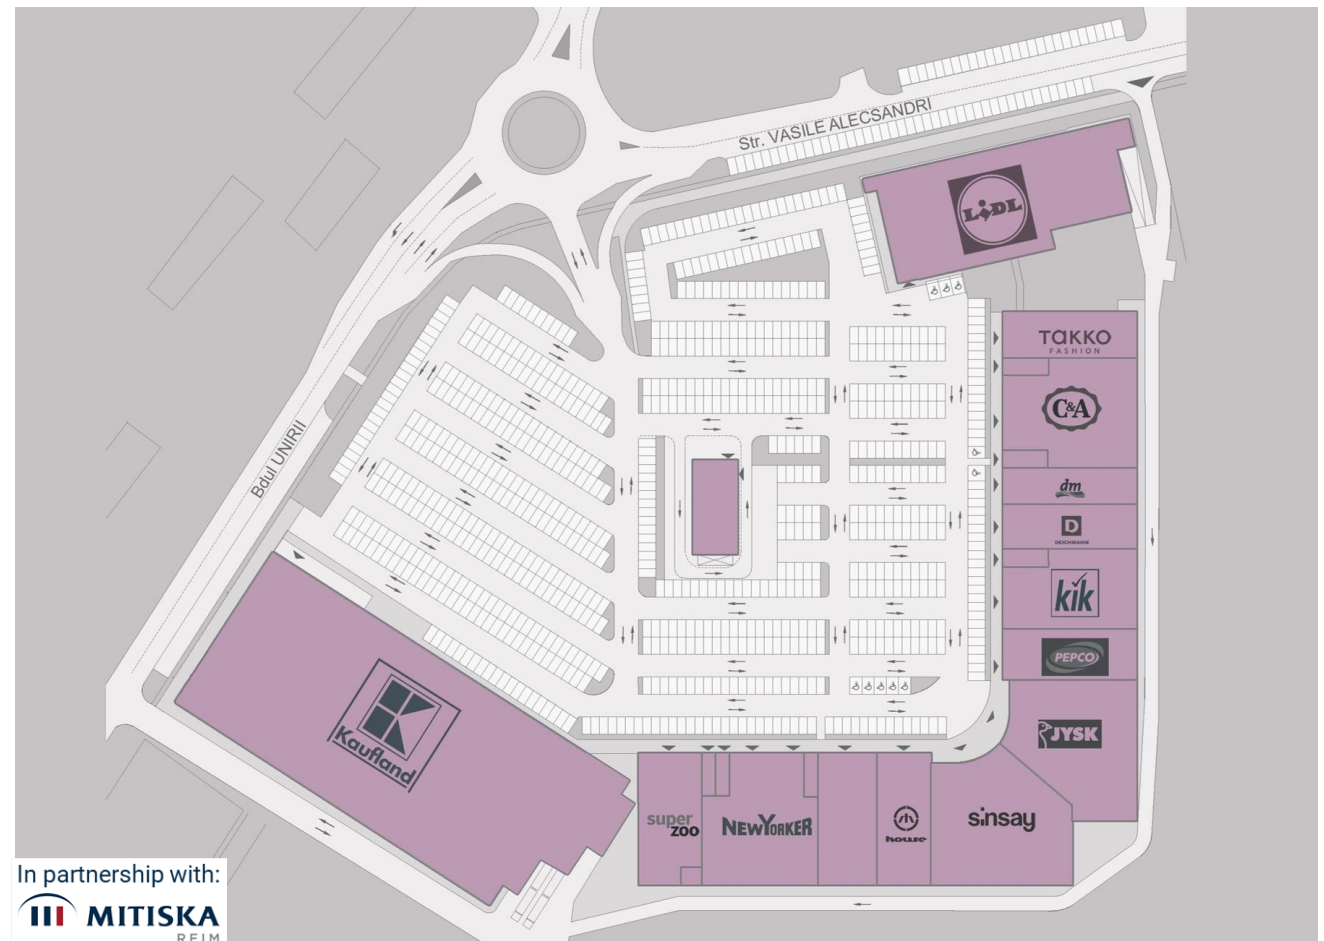

In partnership with:
 MITISKA
REIM