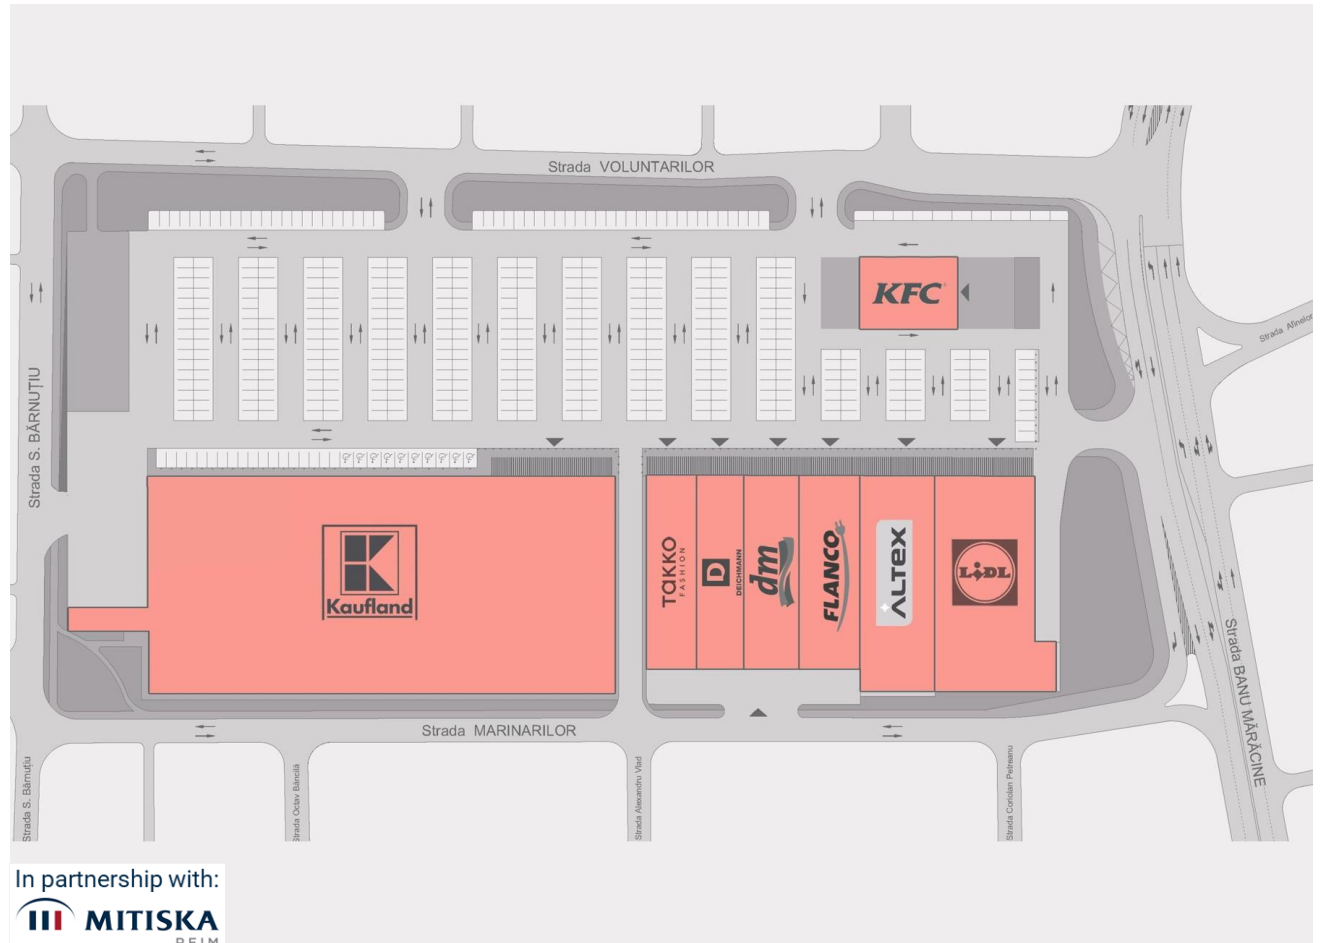

In partnership with: