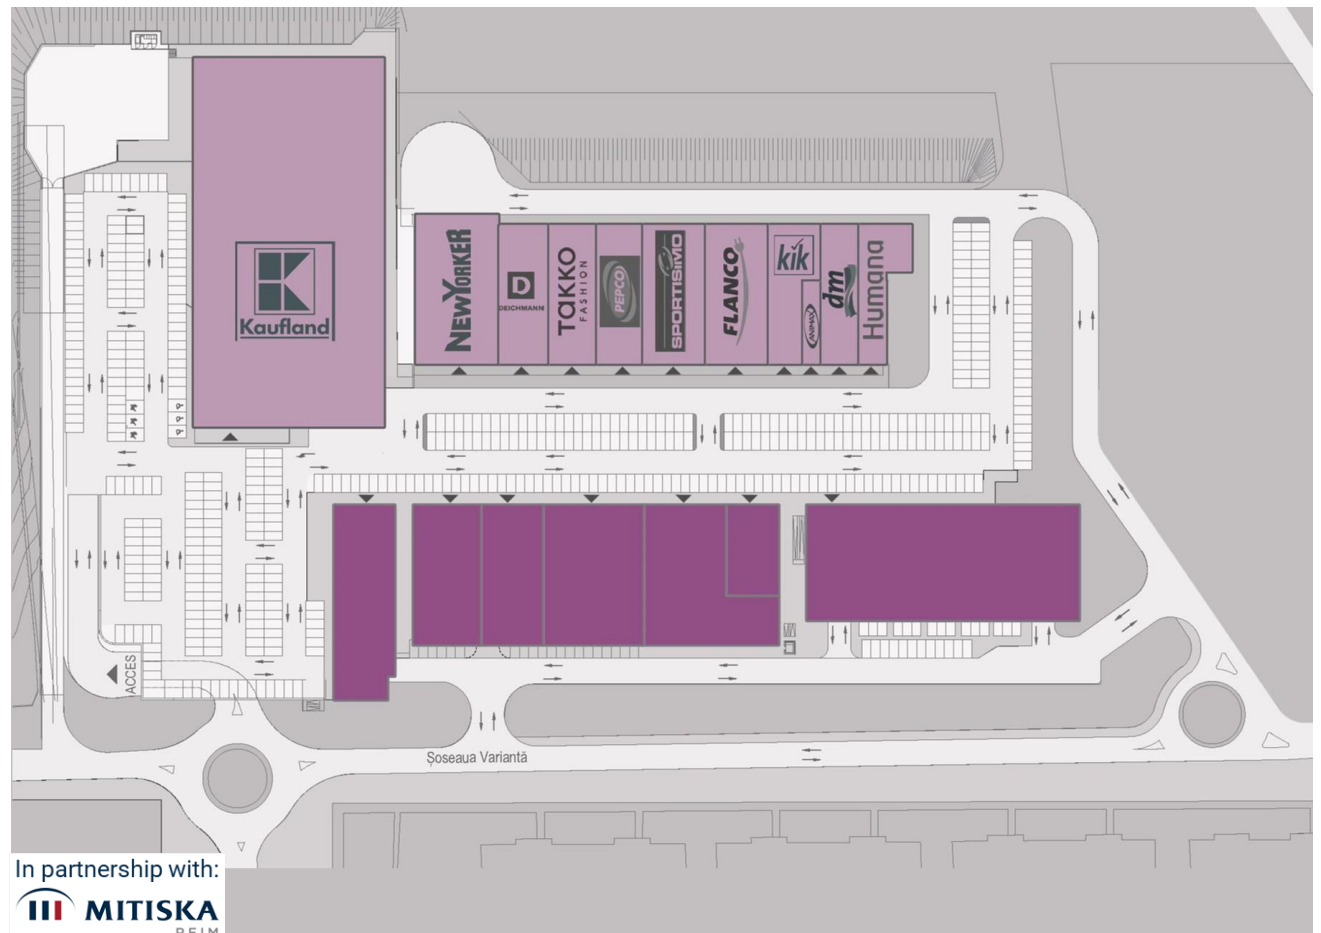

In partnership with: