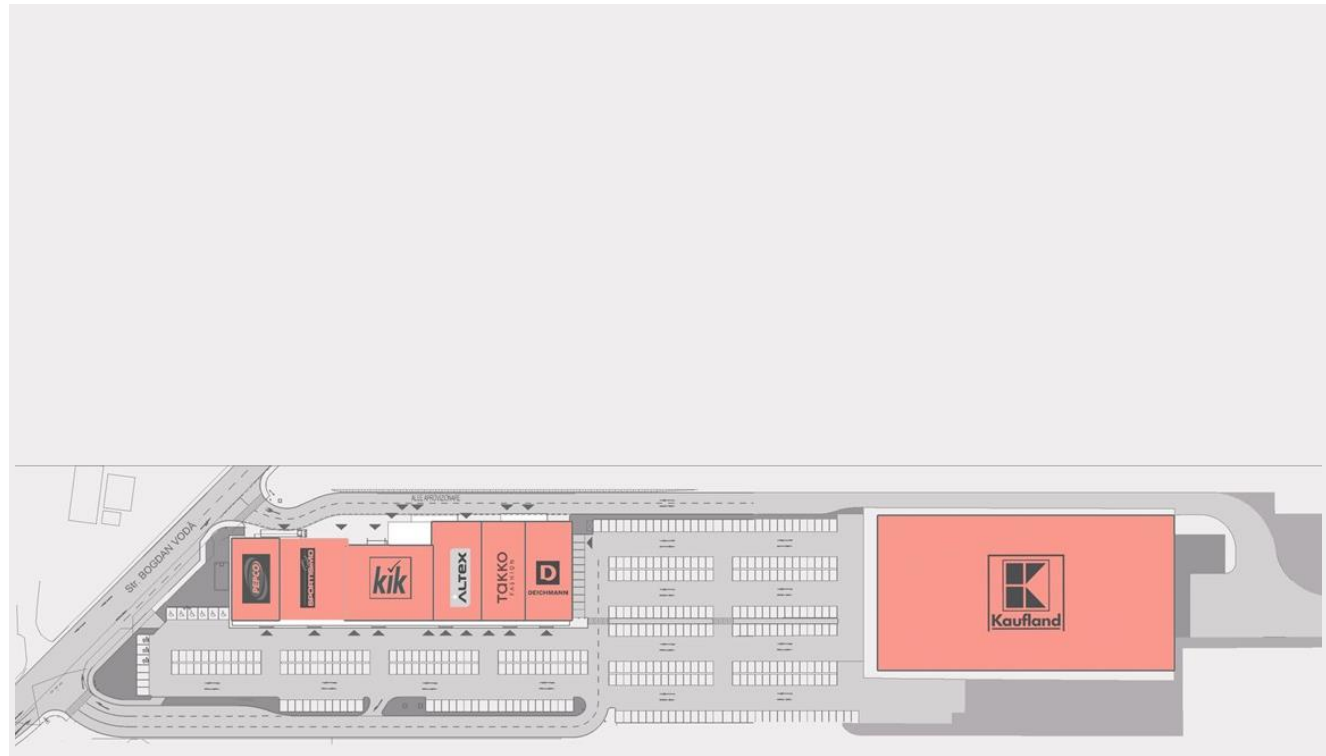

In partnership with:
 MITISKA
REIM