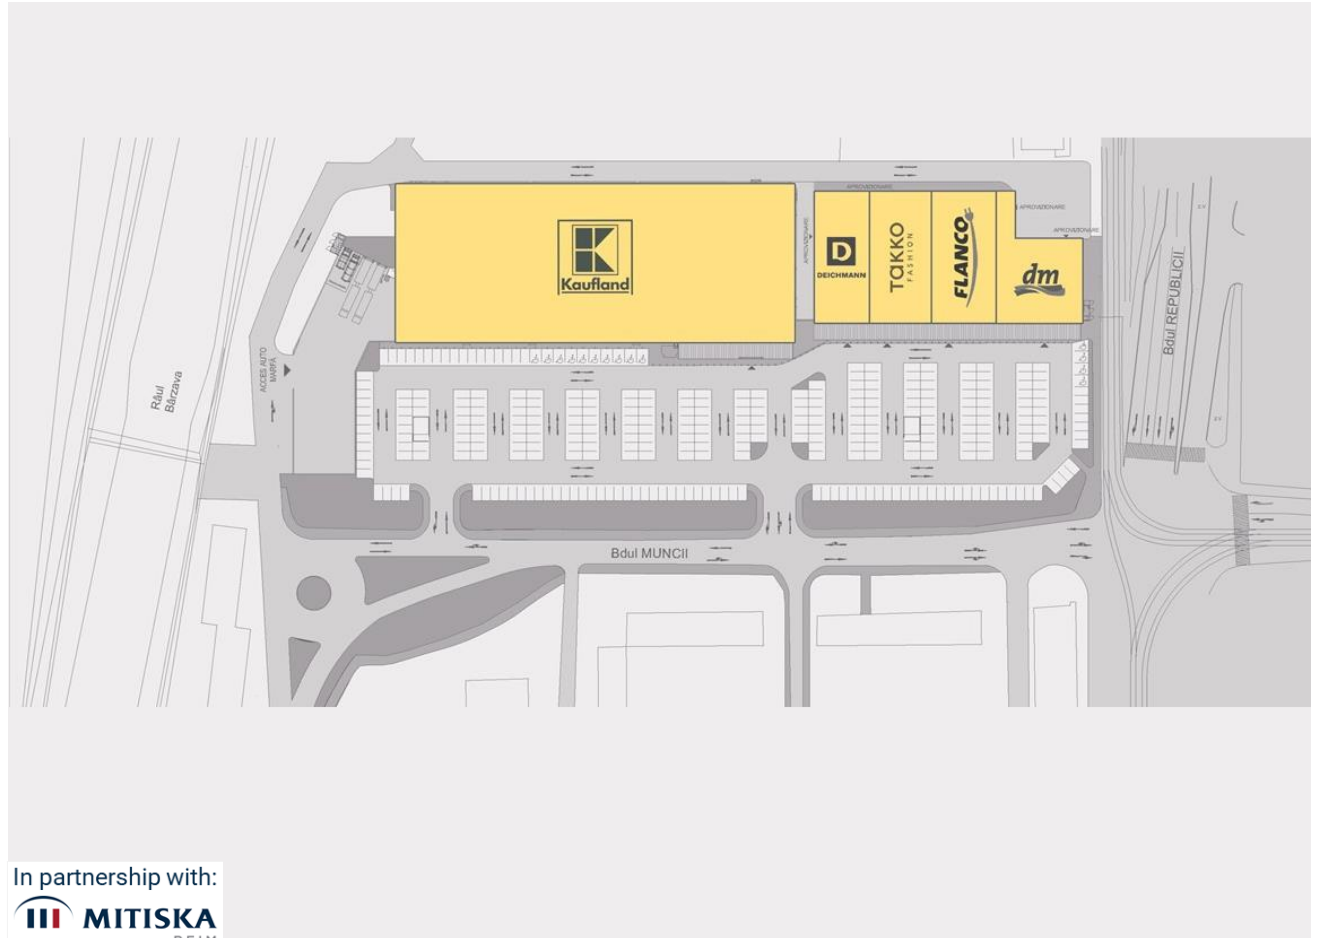

In partnership with:
 MITISKA
REIM