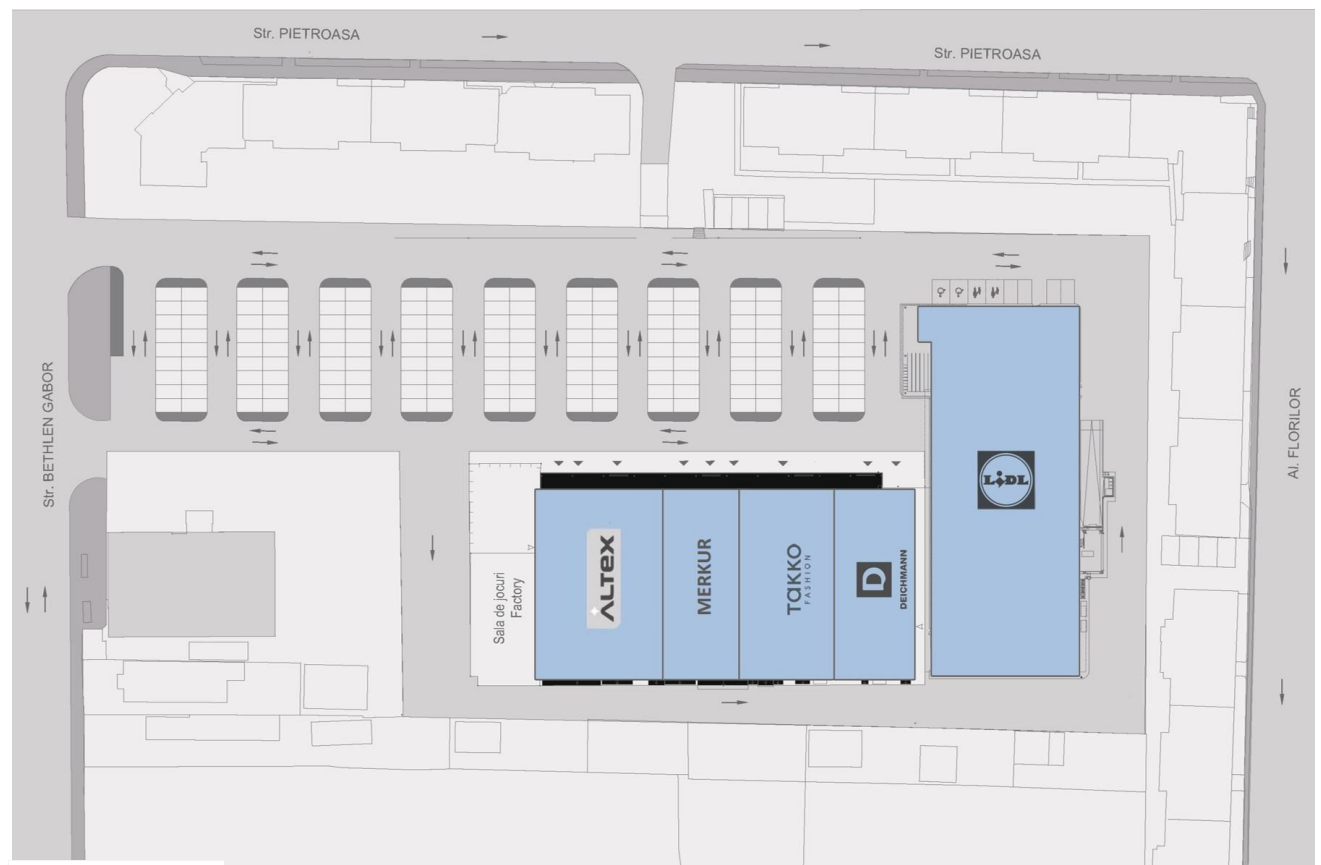

In partnership with: