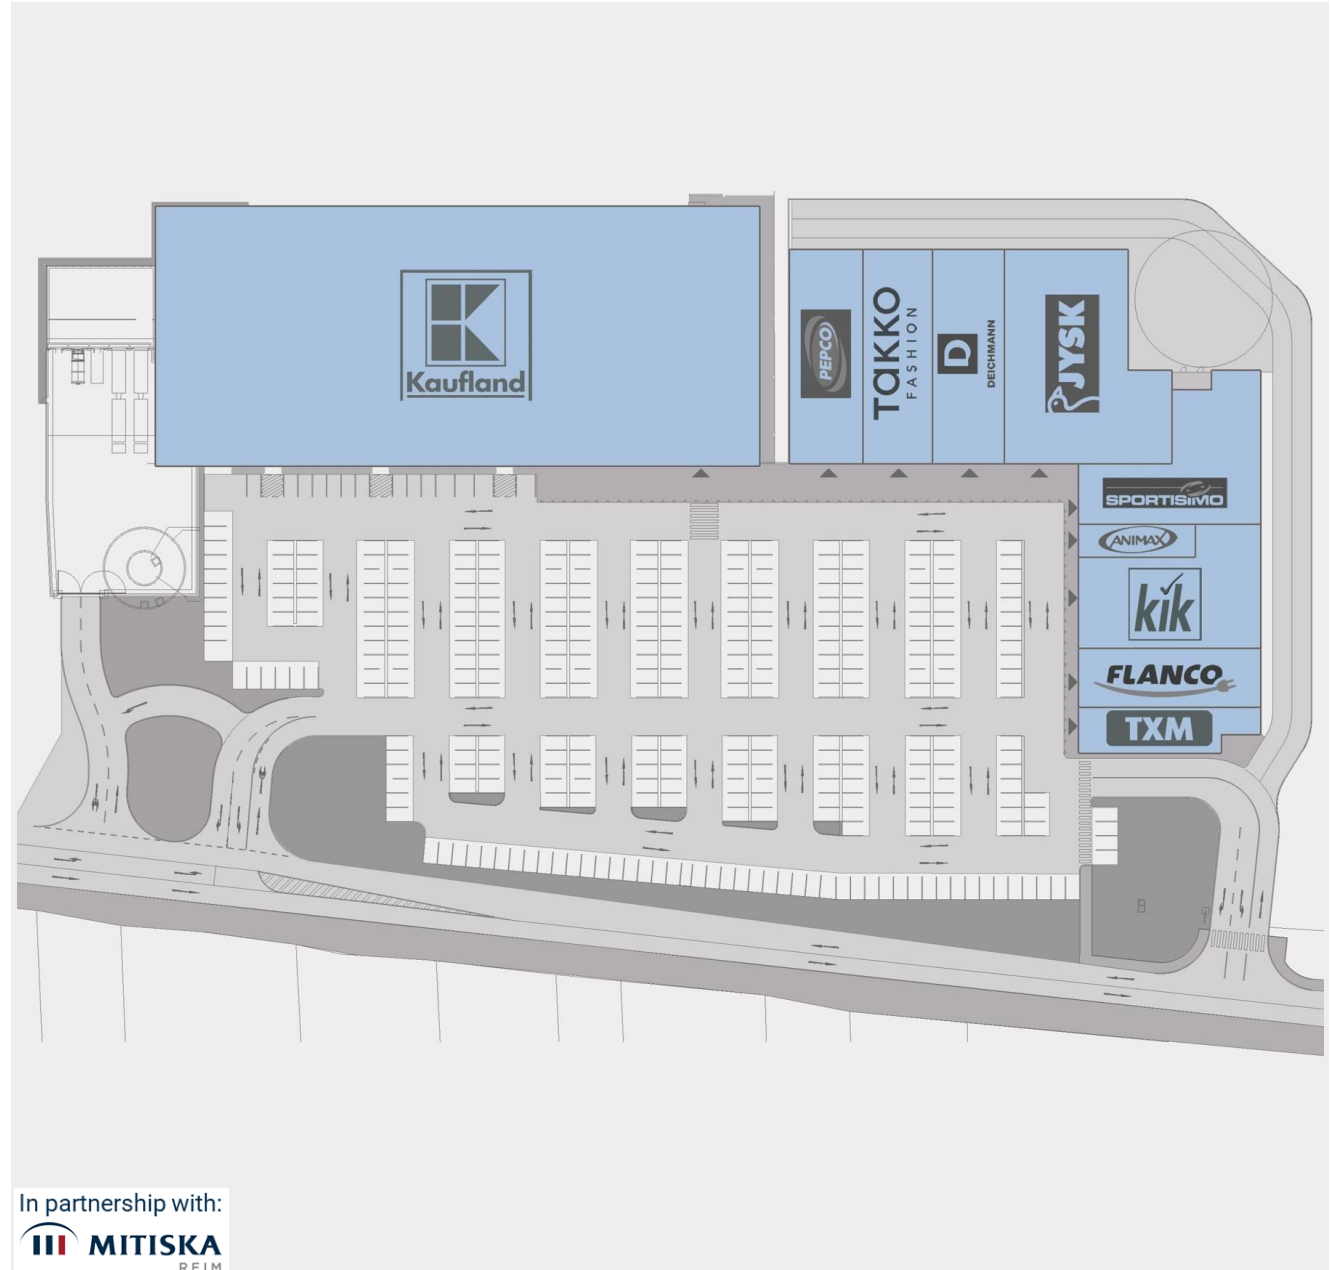

LEGEND

Leased

To be released