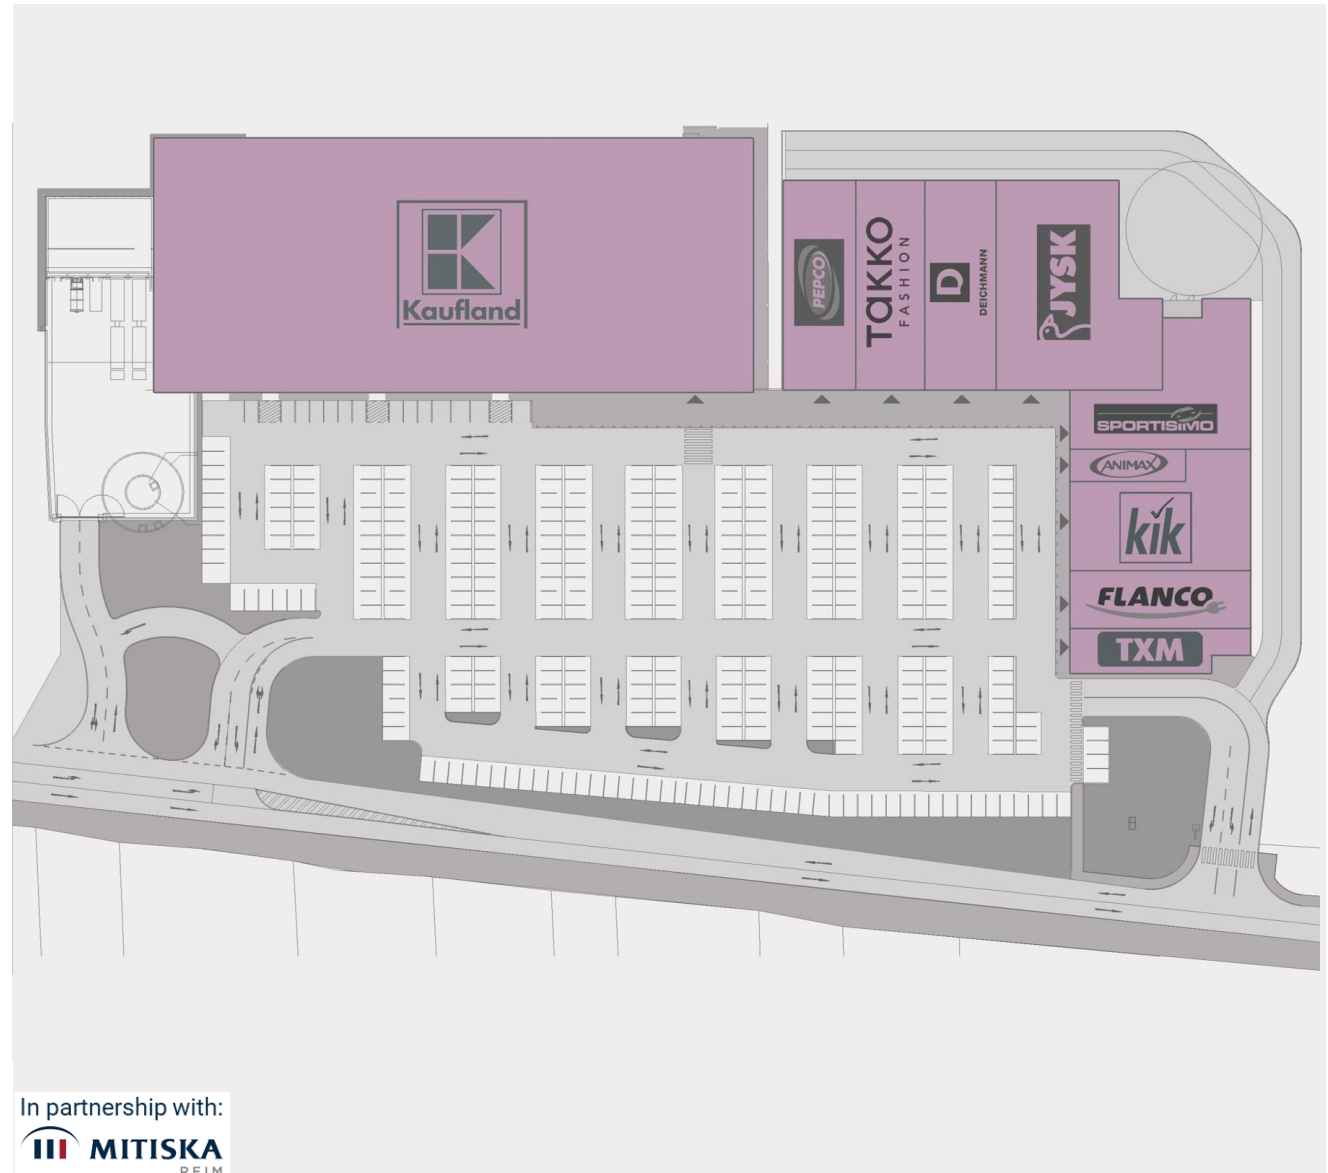

LEGEND

Leased

To be leased

In partnership with:
MITISKA
REIM