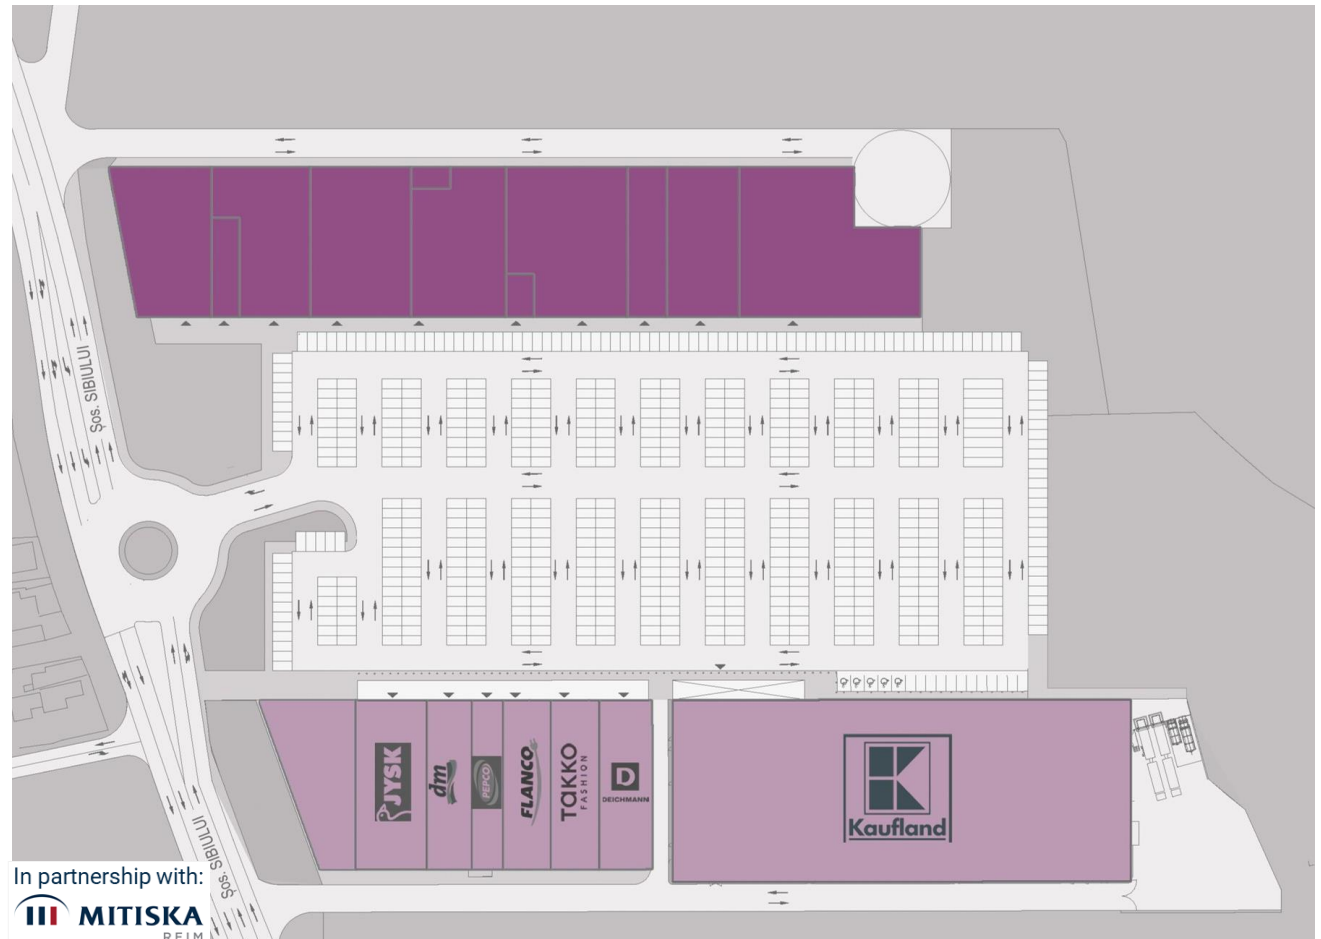

In partnership with:
MITISKA
REIM