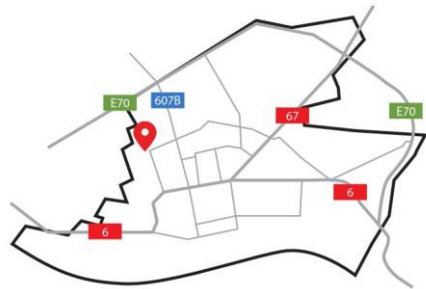

Shopping Park

Drobeta-Turnu Severin

Drobeta-Turnu Severin: 44 Târgu Jiului way

Inhabitants - **approx. 103,000**

Commercial Area - **12.000 sqm**

Opening - **2019**

Parking Spaces - **> 130**

TENANTS