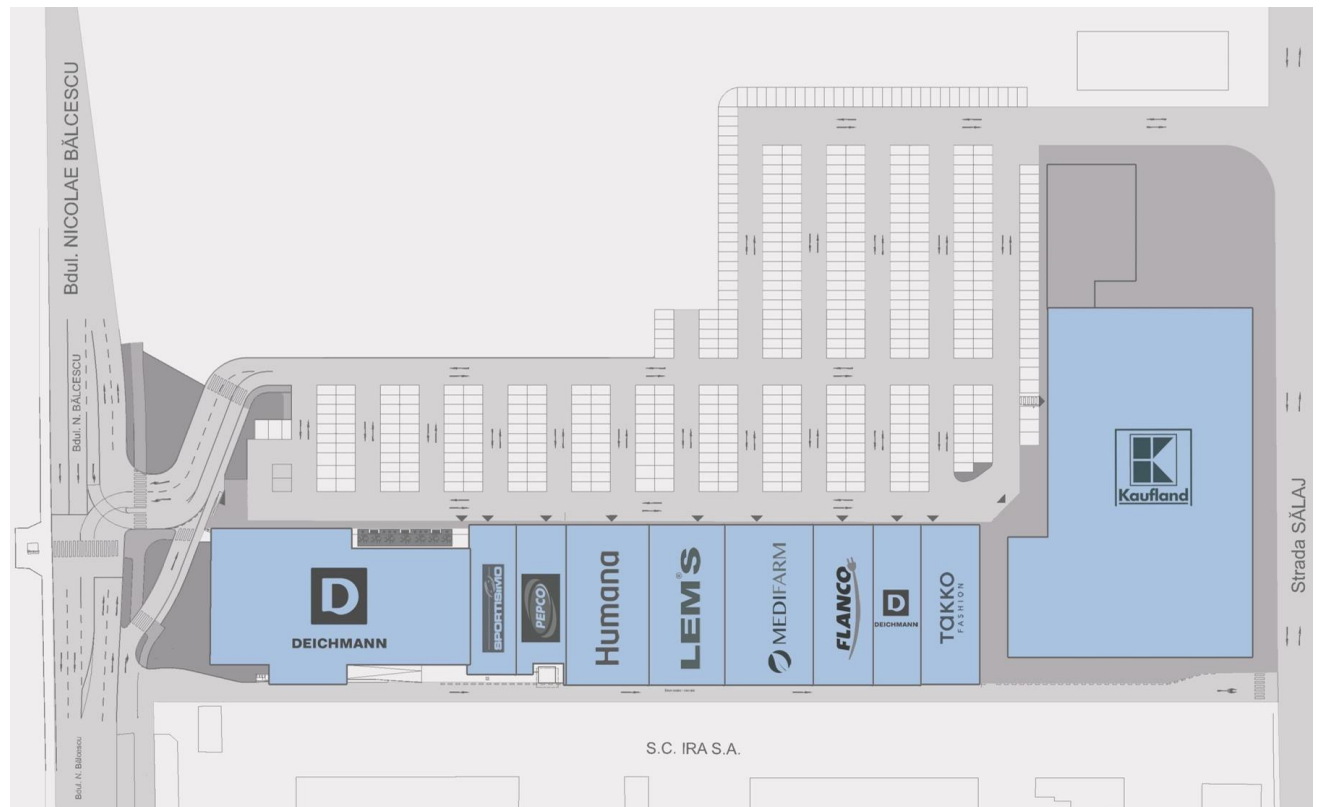

In partnership with: