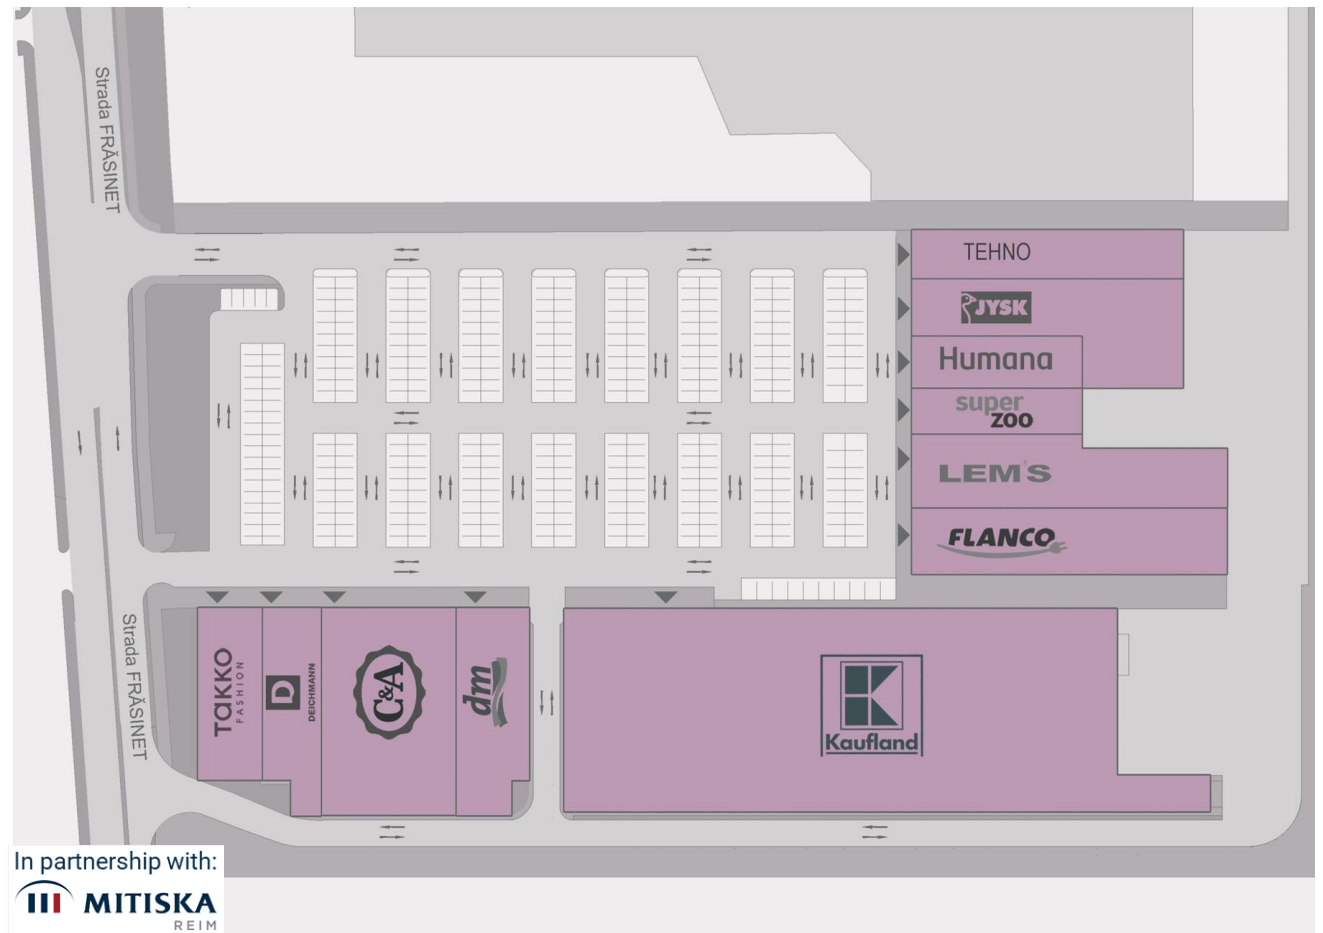

In partnership with: