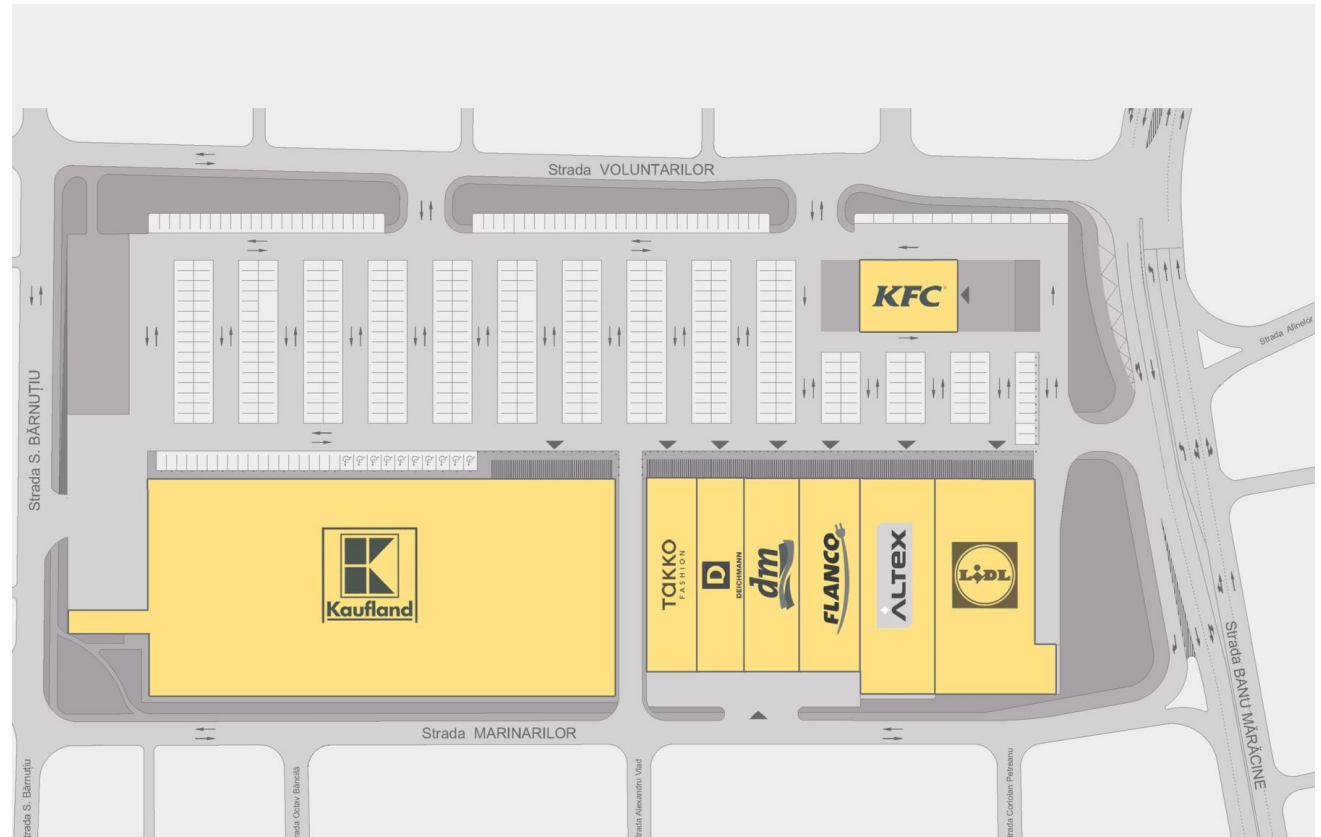

In partnership with: