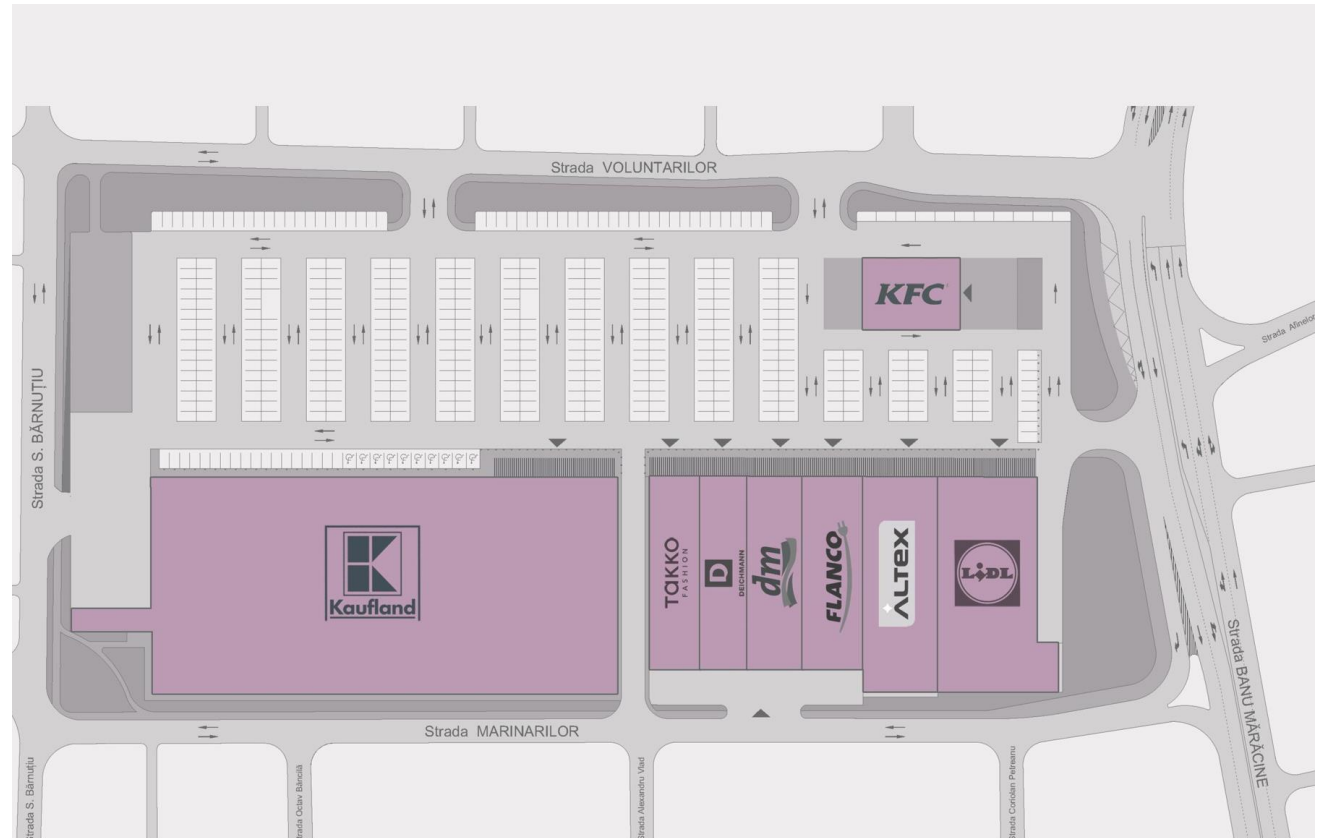

In partnership with: